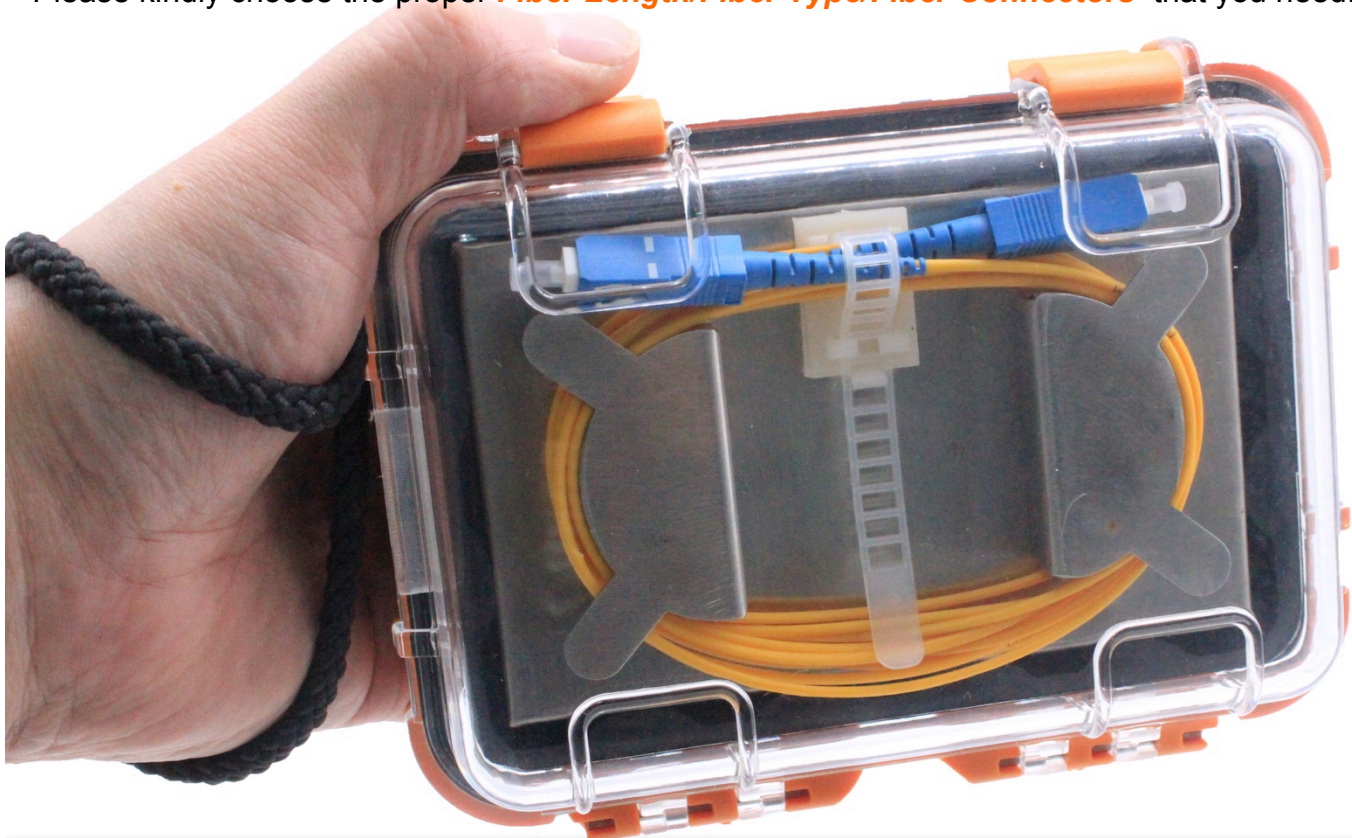

V. PACKAGE

NO.	ITEM	QTY.
1	TC-90 OTDR Launch Cable Box	1 PCS
2	Carrying Box	1 PCS
3	Test Report including: 3D Test Report OTDR Test Report Insert Return Loss Test Report	1 PCS

VI. ORDERING INFORMATION

Please kindly choose the proper *Fiber Length/Fiber Type/Fiber Connectors* that you need.

ZIBO TUCSON OPTIC IMPORT&EXPORT CO., LTD.

NO.51, Sino-German Asian Sports District,
New&Hi-Tech Area, Zibo City,
Shandong Province, China
TEL: 86-533-3583889
CELL PHONE: 86-15725737027
www.tucson-optic.com
info@tucson-optic.com

TUCSON
OPTIC